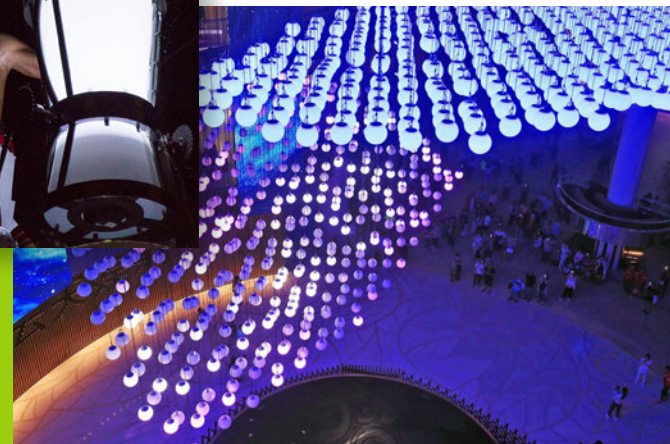

MARKETS WE SERVE

**Performance Venues
Permanent Installations
Touring Shows**

**Special Events and
Immersive Experiences**

Cruise Ships

**Water Shows and
Attractions**

**Theme Park Attractions
and Shows**

THE SKYSYMPHONY AND ATRIUM STAGE

For the center atrium of the SkyAvenue Mall, EPS designed a show-stopping spectacle that has become one of Resorts World's top attractions: the SkySymphony of 1,000 moving lights. Suspended above the mall's four-story atrium, the LED lights can travel up and down independently more than 60 feet, creating pixelized shapes and colorful patterns that are programmed to move in coordination with an original score and video on adjacent screens. EPS designed the ceiling-mounted system with an upper tier and a lower tier, each holding an array of 500 winches across the 40-foot diameter to allow for easy access during installation and maintenance. The atrium also includes a moveable stage lift system so that mall operators can bring in large set pieces underground without having to close the area to visitors.