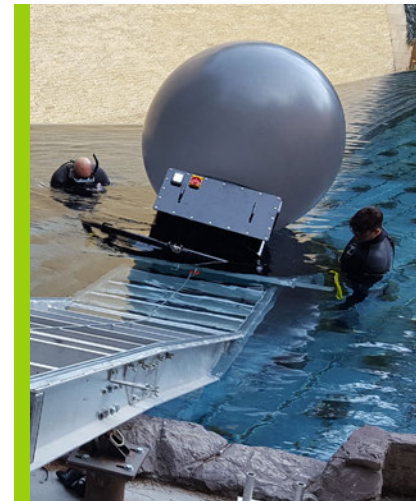

SCOPE OF SERVICES WE OVERSEE

- Technical Design
- Show Programming
- Electrical Design/Engineering
- Mechanical Engineering
- Structural Engineering
- Fabrication
- Installation

OMEGA MART

Building upon the success of its previous installation in Santa Fe, the arts and entertainment group Meow Wolf planned to bring another immersive and interactive experience to Las Vegas, based upon the idea of a grocery store with hidden portals that transport guests to other realities. EPS was brought in to translate the artists' creative visions into constructible designs that were built and then installed inside the 25,000-square-foot facility. EPS coordinated with a large project team to manage the facility model and deliver fabrication drawings for dozens of walkable structures—from a double-helix slide to multi-leveled catwalks and platforms. Multimedia art installations are mounted across every wall and ceiling of Omega Mart. EPS provided means of attachment, access and maintenance, as well as coordination of power and data for all Audio, Video and Lighting elements.