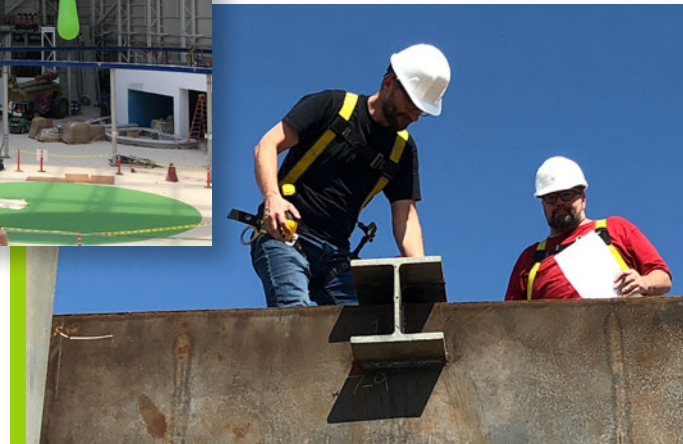

SCOPE OF SERVICES WE OVERSEE

- Technical Design
- Show Programming
- Electrical Design/Engineering
- Mechanical Engineering
- Structural Engineering
- Fabrication
- Installation

OMEGA MART

Building upon the success of its previous installation in Santa Fe, the arts and entertainment group Meow Wolf planned to bring another immersive and interactive experience to Las Vegas, based upon the idea of a grocery store with hidden portals that transport guests to other realities. EPS was brought in to translate the artists' creative visions into constructible designs that were built and then installed inside the 25,000-square-foot facility. EPS coordinated with a large project team to manage the facility model and deliver fabrication drawings for dozens of walkable structures—from a double-helix slide to multi-leveled catwalks and platforms. Multimedia art installations are mounted across every wall and ceiling of Omega Mart. EPS provided means of attachment, access and maintenance, as well as coordination of power and data for all Audio, Video and Lighting elements.